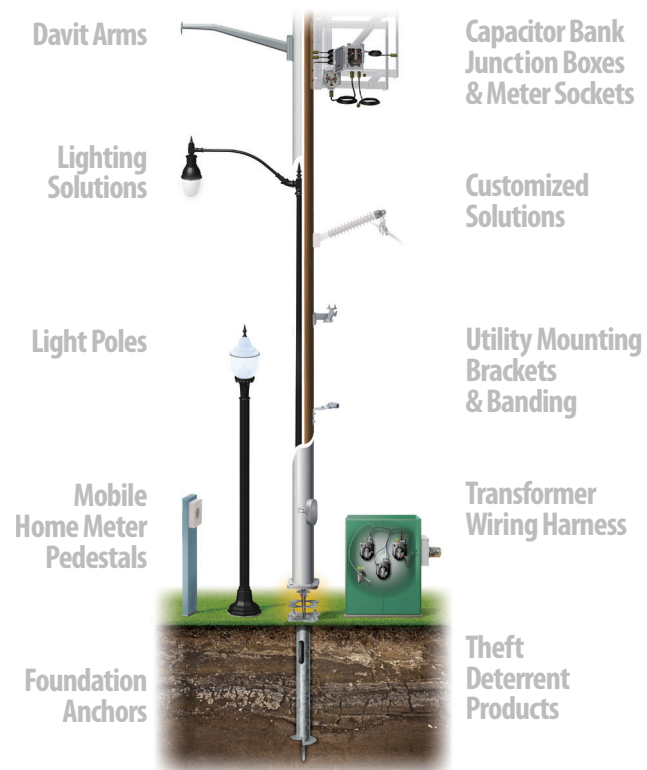

► Utility Products by Pelco