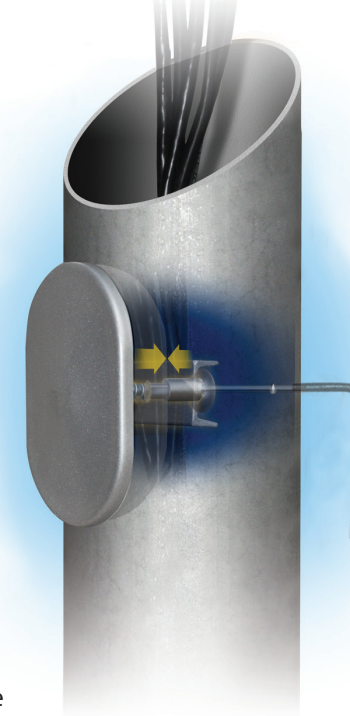

▶ Pelco Copper Safe™ Products are Versatile Enough to Fit a *Variety* of Applications:

▶ Reusable Installation Kit Available

▶ Multiple Sizes, Colors & Shapes Available

The U.S. Dept. of Energy estimates the cost of copper and aluminum theft in the U.S. to be over $1,000,000,000 per year... Do your part in stopping this trend and install Pelco's Copper Safe products to help deter copper and aluminum theft.

For more information about the rise in copper and aluminum theft and how Pelco's Copper Safe™ products work to deter copper theft, contact us:

pelcocoppersafe.com

or call us - 405.340.3434

Pelco's copper/aluminum theft deterrent products are made to install quickly and easily in existing or new Roadway Lighting and Traffic Poles.

Copper/aluminum theft is a growing problem throughout the world. Many municipalities and utility companies are reporting huge losses of copper/aluminum, causing a drain on profits, city coffers and creating a danger to citizens.

Pelco Products has created a variety of products that are made to help deter copper/aluminum theft, either in new poles or with products that can be added to existing Roadway Lighting and Traffic Poles.

You may not realize the impact of copper/aluminum theft until it's too late- make your community safer with Pelco's Copper Safe products.

4 Copper Safe™ Tube Assembly for Cable Retainer

When using our standard cable retainer in conjunction with a break away transformer base, a thief could remove the transformer base door and cut the cables below the cable retainer, thus leaving the cable between the poles unprotected. The cylinder will be mounted between the top of transformer base and the ground surface where the thief would be unable to cut the cables.

1 Copper Safe™ Cable Retainer