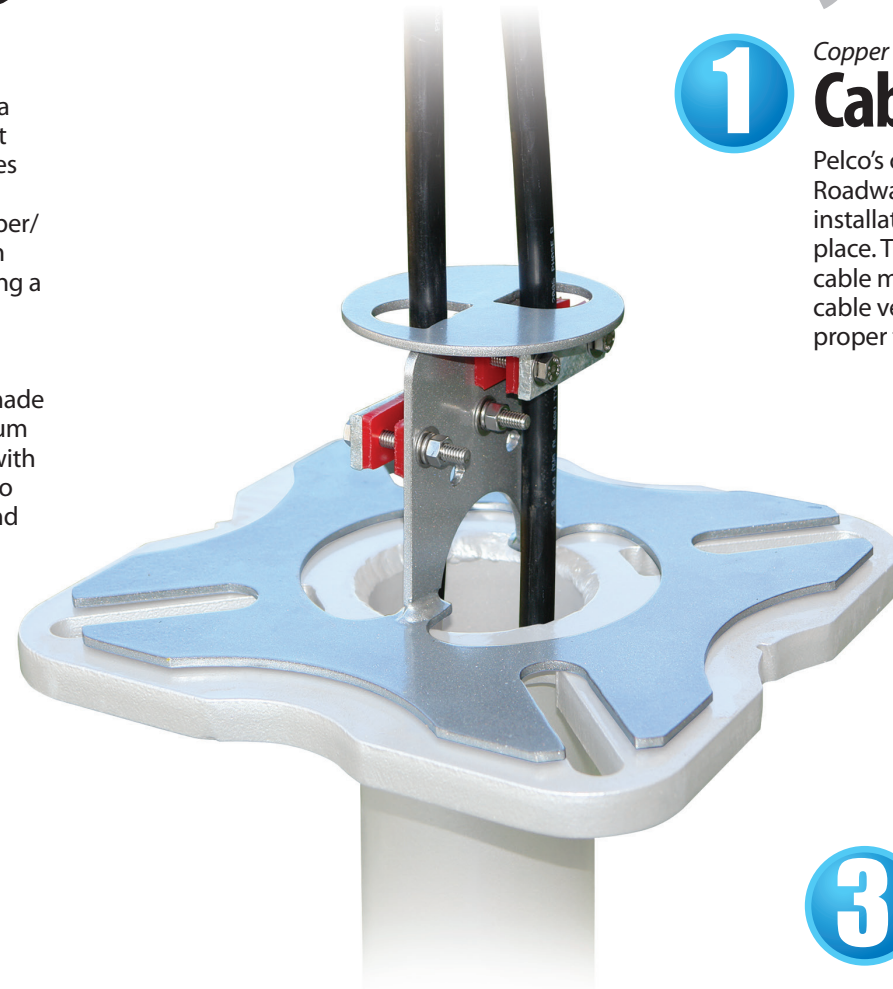

You may not realize the impact of copper/aluminum theft until it's too late- make your community safer with Pelco's Copper Safe products.

4 Copper Safe™ Tube Assembly for Cable Retainer

SP-6358

When using our standard cable retainer in conjunction with a break away transformer base, a thief could remove the transformer base door and cut the cables below the cable retainer, thus leaving the cable between the poles unprotected. The cylinder will be mounted between the top of transformer base and the ground surface where the thief would be unable to cut the cables.

1 Copper Safe™ Cable Retainer

Pelco's cable retainer is ideal for new Roadway Lighting and Traffic Pole installations. Cables are locked in place. The metal guard around the cable makes cutting and accessing cable very difficult without the proper tools.