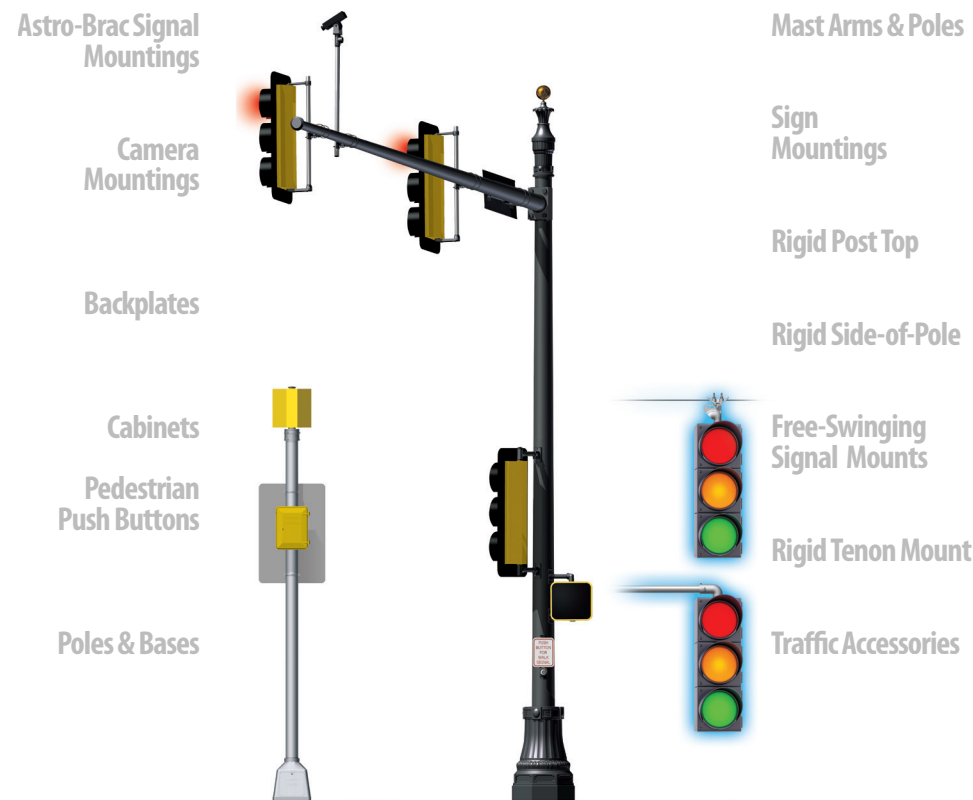

► Traffic Products by Pelco