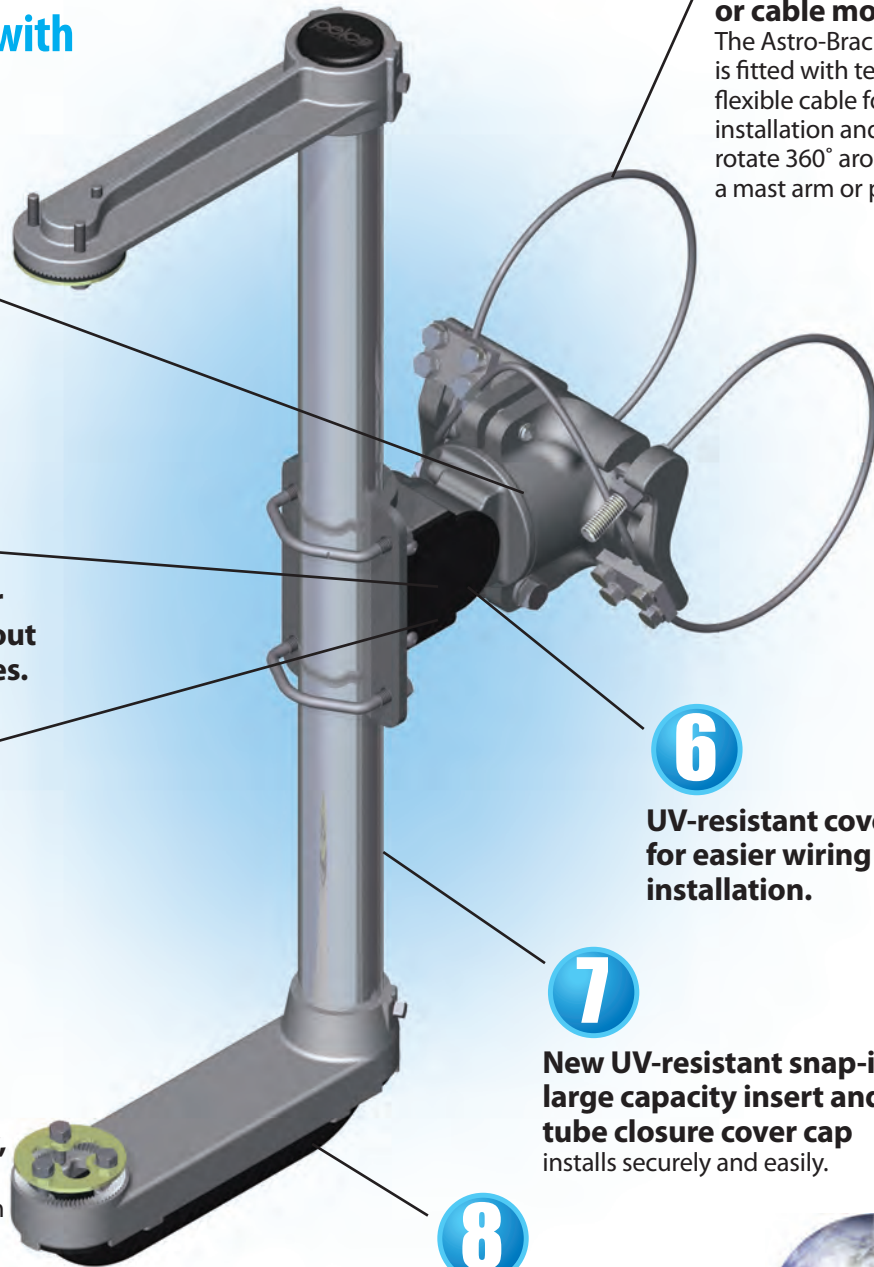

1

The Astro-Brac Atlas features a two-piece clamp that is similar to our superior Stellar clamping method. Stainless steel hardware included.

2

Articulating joint allows for installation flexibility without potentially damaging cables.

3

Easily holds two (2) 5/8" diameter conductors or optional configurations of smaller conductors, the Astro-Brac Atlas is made for today's control devices.

4

The Astro-Brac Atlas Series, like the entire Astro-Brac family, is so versatile, it can be mounted to mast arms and poles ranging in size from 4"-18" diameter.

5

Available as a tenon or cable mount.

The Astro-Brac Atlas is fitted with tenon or flexible cable for fast installation and can rotate 360° around a mast arm or pole.

6

UV-resistant cover allows for easier wiring during installation.

7

New UV-resistant snap-in large capacity insert and tube closure cover cap installs securely and easily.

8

Lower arm has an enlarged protective cover preventing the necessity of dramatic bends in the cable.