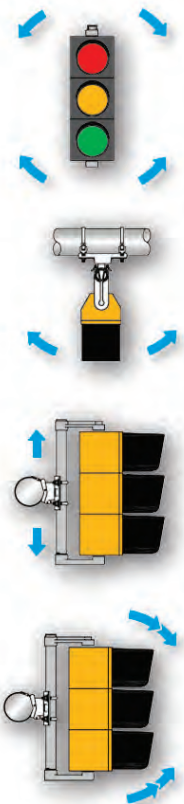

1

The Astro-Brac Atlas features a two-piece clamp that is similar to our superior Stellar clamping method. Stainless steel hardware included.

2

Articulating joint allows for installation flexibility without potentially damaging cables.

3

Easily holds two (2) 5/8" diameter conductors or optional configurations of smaller conductors, the Astro-Brac Atlas is made for today's control devices.

4

The Astro-Brac Atlas Series, like the entire Astro-Brac family, is so versatile, it can be mounted to mast arms and poles ranging in size from 4"-18" diameter.

5

Available as a tenon or cable mount.

The Astro-Brac Atlas is fitted with tenon or flexible cable for fast installation and can rotate 360° around a mast arm or pole.

6

UV-resistant cover allows for easier wiring during installation.

The Astro-Brac Atlas features an extended lower cover that allows for larger bend radius and easier installation.

The Astro-Brac Atlas versatile mounting system allows for a variety of articulations.