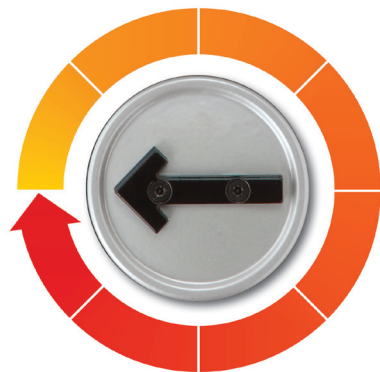

IntelliCross

▶ **The Future of
APS Systems**

Improve Pedestrian Safety in Your City With Pelco's IntelliCross

► 2-Piece Installation

Articulating Bracket

Allows for accurate alignment with the crosswalk without the use of shims by articulating 15 degrees left or right from center

Easy Access Removable Cover

8 Position Rotatable Vibrating Arrow

- Vibrotactile arrow
- Raised arrow plunger
- Cane Friendly
- Easy to change

Latching LED Indicator

Impact Resistant

Programming Highlights

- Powerline Communications
- Independent Volume Controls
- Synchronized Sound Operation
- Wireless Button Configuration