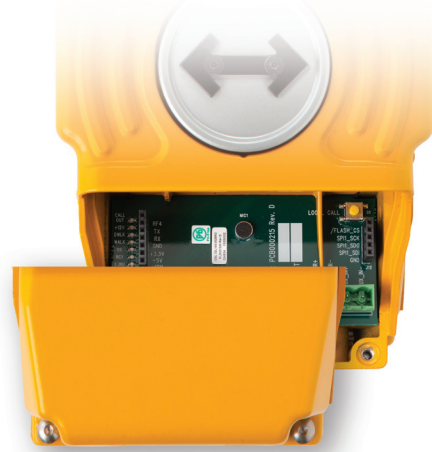

IntelliCross

▶ **The Future of
APS Systems**

Improve Pedestrian Safety in Your City With Pelco's IntelliCross

► 2-Piece Installation

Articulating Bracket

Allows for accurate alignment with the crosswalk without the use of shims by articulating 15 degrees left or right from center

Easy Access Removable Cover

8 Position Rotatable Vibrating Arrow

- Vibrotactile arrow
- Raised arrow plunger
- Cane Friendly
- Easy to change

Latching LED Indicator

Impact Resistant

Programming Highlights

- Powerline Communications
- Independent Volume Controls
- Synchronized Sound Operation
- Wireless Button Configuration