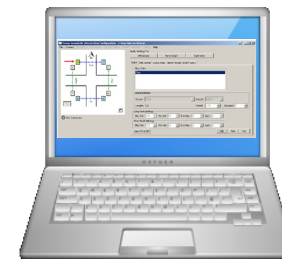

Accessories & Supporting Products

► IntelliCross Specific Accessories

Programmer