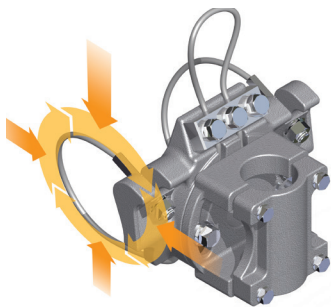

1

Improved Clamping Force

providing increased holding power between the mast arm, signal and bracket

2

Easy Installation

tighten cables in any order

3

Low Installation-Induced Stresses

retain bracket structural integrity

4

Efficient Installation

due to one cable clamp plate and less hardware

6

Secured Cable System

allows for an efficient, clean installation

5

Versatile Mounting

allowing the ability to attach gusseted tube before or after attaching the female clamp

320 W. 18th St. • Edmond, OK 73013 • 405.340.3434 • Fax 405.340.3435 • www.pelcoinc.com

See all Pelco's great videos - visit our YouTube Channel!

Galaxy: The Newest Traffic Solution in the Astro-Brac Family

Ensure public safety with the improved version of the world-famous Astro-Brac.

Additional features and benefits of the Astro-Brac Galaxy:

- Simple, quick installation
- Minimal standard tools to install/adjust
- Stainless steel hardware
- Concealed conductor path
- Holds two (2) 5/8" diameter conductors
- Cast saddle tube clamping
- Saddle and clamp can be separated to enable user-defined mounting methods and procedures
- Mounts up to 35" Max Diameter Mast Arm/Pole
- Adjustable vertical or horizontal mounting
- Mounting applications include: traffic signals, cameras, signs, antennas and sensors