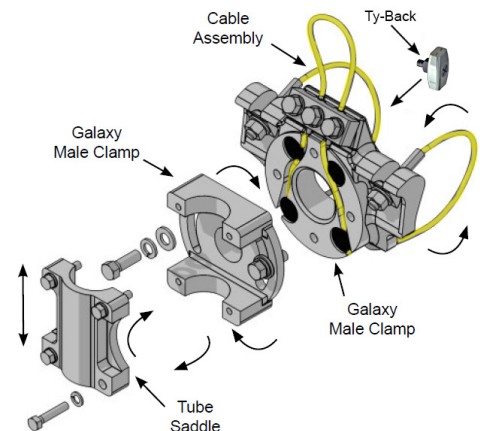

retain bracket structural integrity

4

Efficient Installation

due to one cable clamp plate and less hardware

6

Secured Cable System

allows for an efficient, clean installation

5

Galaxy: The Newest Traffic Solution in the Astro-Brac Family

Ensure public safety with the improved version of the world-famous Astro-Brac.

Additional features and benefits of the Astro-Brac Galaxy:

- Simple, quick installation
- Minimal standard tools to install/adjust
- Stainless steel hardware
- Concealed conductor path
- Holds two (2) 5/8" diameter conductors
- Cast saddle tube clamping
- Saddle and clamp can be separated to enable user-defined mounting methods and procedures
- Mounts up to 35" Max Diameter Mast Arm/Pole
- Adjustable vertical or horizontal mounting
- Mounting applications include: traffic signals, cameras, signs, antennas and sensors

For more information, visit www.pelcoinc.com or call your Pelco representative today, 405.340.3434.

320 W. 18th St. • Edmond, OK 73013 • 405.340.3434 • Fax 405.340.3435 • www.pelcoinc.com

Ordering Cable Lengths When Using a Ty-Back

The Galaxy cable crosses the center of the cable clamp plate first, then up and over.

If using a Ty-Back, a longer cable may be required.

Cable Length Options:

- 62" fits 4"-8.6" Pole Dia (6" max dia w/Ty-Back)
- 84" fits 4"-11.6" Pole Dia (9" max dia w/ Ty-Back)
- 96" fits 4"-14.6" Pole Dia (11" max dia w/ Ty-Back)
- 110" fits 4"-16" Pole Dia (13" max dia w/ Ty-Back)
- 120" fits 4"-18" Pole Dia (15" max dia w/ Ty-Back)