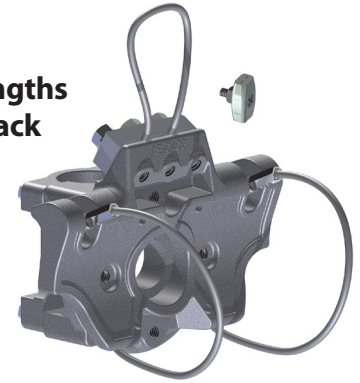

1

Improved Clamping Force

providing increased holding power between the mast arm, signal and bracket

2

Easy Installation

tighten cables in any order

3

Low Installation-Induced Stresses

retain bracket structural integrity

4

Efficient Installation

due to one cable clamp plate and less hardware

6

Secured Cable System

allows for an efficient, clean installation

5

Galaxy: The Newest Traffic Solution in the Astro-Brac Family

Ensure public safety with the improved version of the world-famous Astro-Brac.

Additional features and benefits of the Astro-Brac Galaxy:

- Simple, quick installation
- Minimal standard tools to install/adjust
- Stainless steel hardware
- Concealed conductor path
- Holds two (2) 5/8" diameter conductors
- Cast saddle tube clamping
- Saddle and clamp can be separated to enable user-defined mounting methods and procedures
- Mounts up to 35" Max Diameter Mast Arm/Pole
- Adjustable vertical or horizontal mounting
- Mounting applications include: traffic signals, cameras, signs, antennas and sensors

The Galaxy cable crosses the center of the cable clamp plate first, then up and over.

If using a Ty-Back, a longer cable may be required.

Cable Length Options:

- 62" fits 4"-8.6" Pole Dia (6" max dia w/Ty-Back)
- 84" fits 4"-11.6" Pole Dia (9" max dia w/ Ty-Back)
- 96" fits 4"-14.6" Pole Dia (11" max dia w/ Ty-Back)
- 110" fits 4"-16" Pole Dia (13" max dia w/ Ty-Back)
- 120" fits 4"-18" Pole Dia (15" max dia w/ Ty-Back)