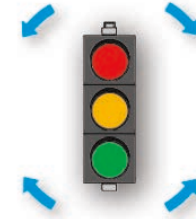

Since 1968

Improved Design for Larger Capacity

▶ The Most Versatile Traffic Mounting System Available

► The Astro-Brac® family of products is the *Premier Universal Mounting System* for the traffic industry.

Astro-Brac® universal mounting systems are used for signs, cameras, sensors and virtually any size or combination of signals, to mast arms and poles. The Astro-Brac is fitted with bands or cables and can rotate 360°. This versatility and dependability is only possible with the Astro-Brac mounting system.

Astro-Brac® is easy to install and adjust. Contractors all over the world use it to reduce man hours and increase profitability.

Front View
Rotational Adjustment Right & Left

Top View
Rotational Adjustment about Bracket Axis