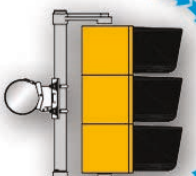

Astro-Brac® universal mounting systems are used for signs, cameras, sensors and virtually any size or combination of signals, to mast arms and poles. The Astro-Brac is fitted with bands or cables and can rotate 360°. This versatility and dependability is only possible with the Astro-Brac mounting system.

Astro-Brac® is easy to install and adjust. Contractors all over the world use it to reduce man hours and increase profitability.

Front View
Rotational Adjustment Right & Left

Top View
Rotational Adjustment about Bracket Axis

Side View
Vertical Adjustment

Side View
Rotational Adjustment about Mast Arm

► Astro-Brac® Stellar® Patented

Mounting Applications:
■ Traffic Signals, Cameras, Signs, Antennas, Sensors

Key Features:

- Cable or band attachment
- 4 axis adjustability
- Concealed wire capable
- Stainless steel hardware
- Minimal standard tools to install/adjust
- Holds two (2) 5/8" diameter conductors
- V-bolt tube clamping
- 2 piece base clamp for equal rotation tightening