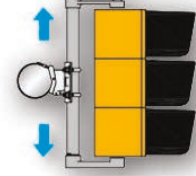

Astro-Brac® universal mounting systems are used for signs, cameras, sensors and virtually any size or combination of signals, to mast arms and poles. The Astro-Brac is fitted with bands or cables and can rotate 360°. This versatility and dependability is only possible with the Astro-Brac mounting system.

Astro-Brac® is easy to install and adjust. Contractors all over the world use it to reduce man hours and increase profitability.

Front View
Rotational Adjustment Right & Left

Top View
Rotational Adjustment about Bracket Axis

Side View
Vertical Adjustment

Side View
Rotational Adjustment about Mast Arm

► Astro-Brac® Stellar® Patented

Mounting Applications:
■ Traffic Signals, Cameras, Signs, Antennas, Sensors

Key Features:

- Cable or band attachment
- 4 axis adjustability
- Concealed wire capable
- Stainless steel hardware
- Minimal standard tools to install/adjust
- Holds two (2) 5/8" diameter conductors
- V-bolt tube clamping
- 2 piece base clamp for equal rotation tightening