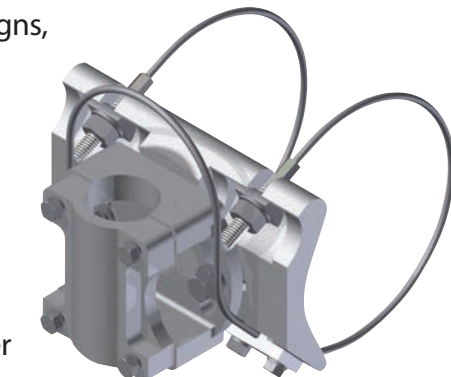

Key Features:

- Cable or band attachment
- 4 axis adjustability
- Concealed wire capable
- Stainless steel hardware
- Minimal standard tools to install/adjust
- Holds two (2) 5/8" diameter conductors
- Has 3 bands or cables for supporting added load

Side View
Vertical Adjustment

Side View
Rotational Adjustment about Mast Arm

► Astro-Brac® Stellar® Patented

Mounting Applications:
■ Traffic Signals, Cameras, Signs, Antennas, Sensors

Key Features:

- Cable or band attachment
- 4 axis adjustability
- Concealed wire capable
- Stainless steel hardware
- Minimal standard tools to install/adjust
- Holds two (2) 5/8" diameter conductors
- V-bolt tube clamping
- 2 piece base clamp for equal rotation tightening

► Astro-Brac® Tallon® Patent Pending

Mounting Applications:
■ Traffic Signals, Cameras, Signs, Antennas, Sensors

Key Features:

- Cable or band attachment
- 4 axis adjustability
- Concealed wire capable
- Stainless steel hardware
- Minimal standard tools to install/adjust
- Holds two (2) 5/8" diameter conductors
- Cast saddle tube clamping
- Flat surface compression for equal rotation tightening

► Astro-Brac® Atlas® Patent Pending

Mounting Applications:
■ Traffic Signals, Cameras, Signs, Antennas, Sensors

Key Features:

- Cable or tenon mount
- 4 axis adjustability
- Conceals large diameter conductors
- Stainless steel hardware
- Minimal standard tools to install/adjust
- Holds two (2) 5/8" diameter conductors
- Installs in minutes