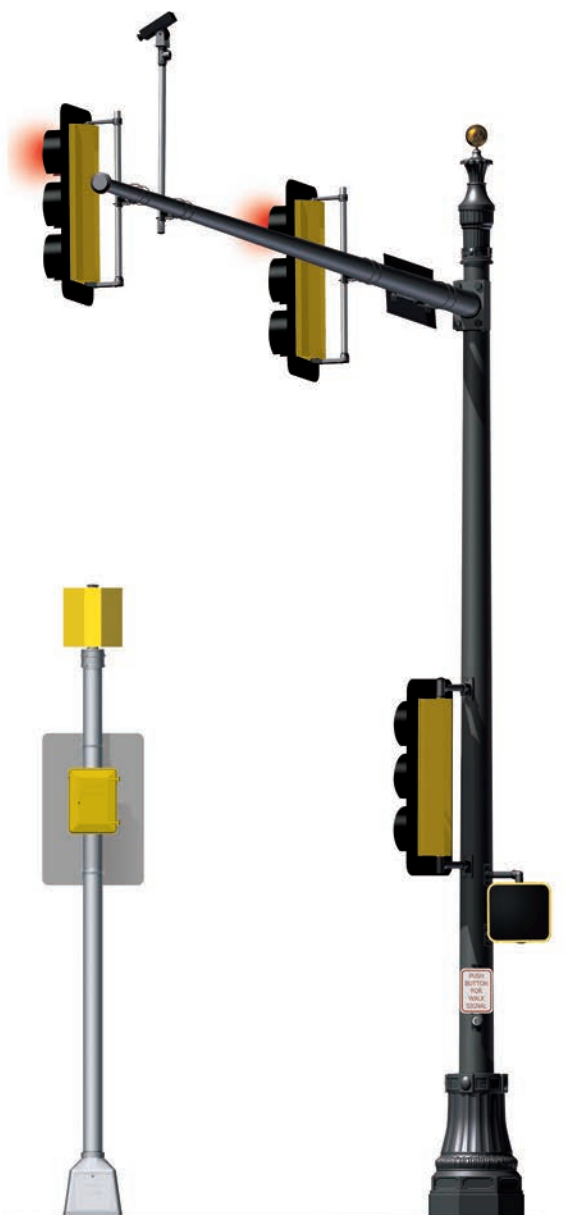

Key Features:

- Cable or band attachment
- 4 axis adjustability
- Concealed wire capable
- Stainless steel hardware
- Minimal standard tools to install/adjust
- Holds two (2) 5/8" diameter conductors
- Has 3 bands or cables for supporting added load

▶ Astro-Mini-Brac

Mounting Applications:

- Antennas, Pre-emption Detectors, Cameras, Sensors & Hub-Type Mounts

Key Features:

- One cable or band
- Threaded internally for device adjustment
- Two axis adjustability around pole or mast arm

▶ With Pelco Products, innovation always comes standard.

Astro-Brac Signal Mountings

Camera Mountings

Backplates

Cabinets

Pedestrian Push Buttons

Poles & Bases

Mast Arms & Poles

Sign Mountings

Rigid Post Top

Rigid Side-of-Pole

Free-Swinging Signal Mounts

Rigid Tenon Mount

Traffic Accessories

405.340.3434 • sales@pelcoinc.com
320 West 18th Street • Edmond, OK 73013
www.pelcoinc.com

Astro-Brac