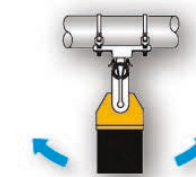

Astro-Brac® universal mounting systems are used for signs, cameras, sensors and virtually any size or combination of signals, to mast arms and poles. The Astro-Brac is fitted with bands or cables and can rotate 360°. This versatility and dependability is only possible with the Astro-Brac mounting system.

Astro-Brac® is easy to install and adjust. Contractors all over the world use it to reduce man hours and increase profitability.

Front View
Rotational Adjustment Right & Left

Top View
Rotational Adjustment about Bracket Axis