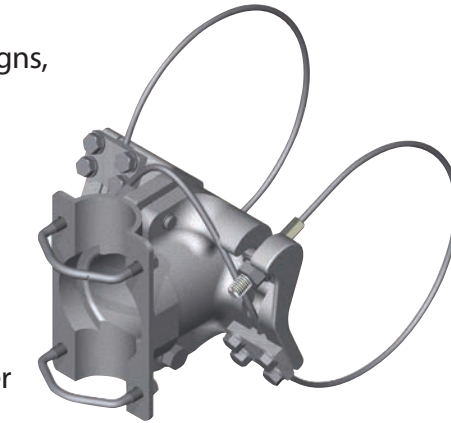

3 Astro-Brac Clamp Kit

The Astro-Brac clamp kit allows for all internal wiring and features 4 axis of adjustment.

▶ Astro-Brac Triton Patent Pending

Mounting Applications:

- Cameras, Signs, Sensors, Antennas & Special Equipment

Key Features:

- Cable or band attachment
- 4 axis adjustability
- Concealed wire capable
- Stainless steel hardware
- Minimal standard tools to install/adjust
- Holds two (2) 5/8" diameter conductors
- Has 3 bands or cables for supporting added load

Side View
Vertical Adjustment

Side View
Rotational Adjustment about Mast Arm

► Astro-Brac® Stellar® Patented

Mounting Applications:
■ Traffic Signals, Cameras, Signs, Antennas, Sensors

Key Features:

- Cable or band attachment
- 4 axis adjustability
- Concealed wire capable
- Stainless steel hardware
- Minimal standard tools to install/adjust
- Holds two (2) 5/8" diameter conductors
- V-bolt tube clamping
- 2 piece base clamp for equal rotation tightening

► Astro-Brac® Tallon® Patent Pending

Mounting Applications:
■ Traffic Signals, Cameras, Signs, Antennas, Sensors

Key Features:

- Cable or band attachment
- 4 axis adjustability
- Concealed wire capable
- Stainless steel hardware
- Minimal standard tools to install/adjust
- Holds two (2) 5/8" diameter conductors
- Cast saddle tube clamping
- Flat surface compression for equal rotation tightening