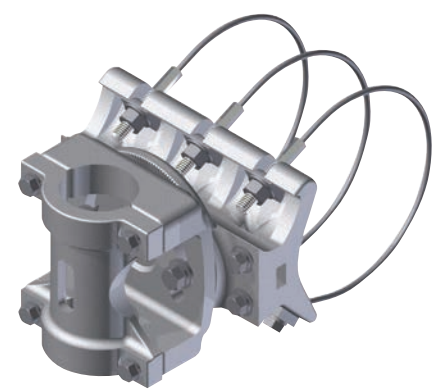

▶ Astro-Brac

1 Arm Kit

Arm kits come in an array of options to fit many traffic signal configurations.

2 Gusseted Tube Patent Pending

Pelco's aluminum large capacity gusseted tubes allow wire entry at any point. The insert completely conceals the wiring from the mast arm to the signal head.

3 Astro-Brac Clamp Kit

The Astro-Brac clamp kit allows for all internal wiring and features 4 axis of adjustment.

▶ Astro-Brac Triton Patent Pending

Mounting Applications:

- Cameras, Signs, Sensors, Antennas & Special Equipment

Key Features:

- Cable or band attachment
- 4 axis adjustability
- Concealed wire capable
- Stainless steel hardware
- Minimal standard tools to install/adjust
- Holds two (2) 5/8" diameter conductors
- Has 3 bands or cables for supporting added load

▶ Astro-Mini-Brac

Mounting Applications:

- Antennas, Pre-emption Detectors, Cameras, Sensors & Hub-Type Mounts

Key Features:

- One cable or band
- Threaded internally for device adjustment
- Two axis adjustability around pole or mast arm