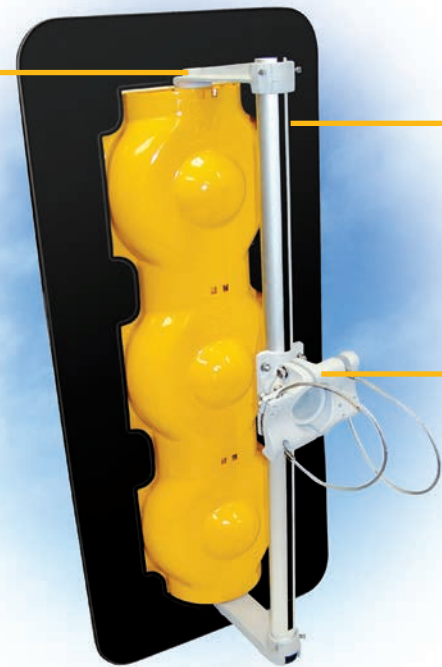

▶ Astro-Brac

1 Arm Kit

Arm kits come in an array of options to fit many traffic signal configurations.

2 Gusseted Tube Patent Pending

Pelco's aluminum large capacity gusseted tubes allow wire entry at any point. The insert completely conceals the wiring from the mast arm to the signal head.

3 Astro-Brac Clamp Kit

The Astro-Brac clamp kit allows for all internal wiring and features 4 axis of adjustment.

▶ Astro-Brac Triton Patent Pending

Mounting Applications:

- Cameras, Signs, Sensors, Antennas & Special Equipment

Key Features:

- Cable or band attachment
- 4 axis adjustability
- Concealed wire capable
- Stainless steel hardware
- Minimal standard tools to install/adjust
- Holds two (2) 5/8" diameter conductors
- Has 3 bands or cables for supporting added load

▶ Astro-Mini-Brac

Mounting Applications:

- Antennas, Pre-emption Detectors, Cameras, Sensors & Hub-Type Mounts

Key Features:

- One cable or band
- Threaded internally for device adjustment
- Two axis adjustability around pole or mast arm